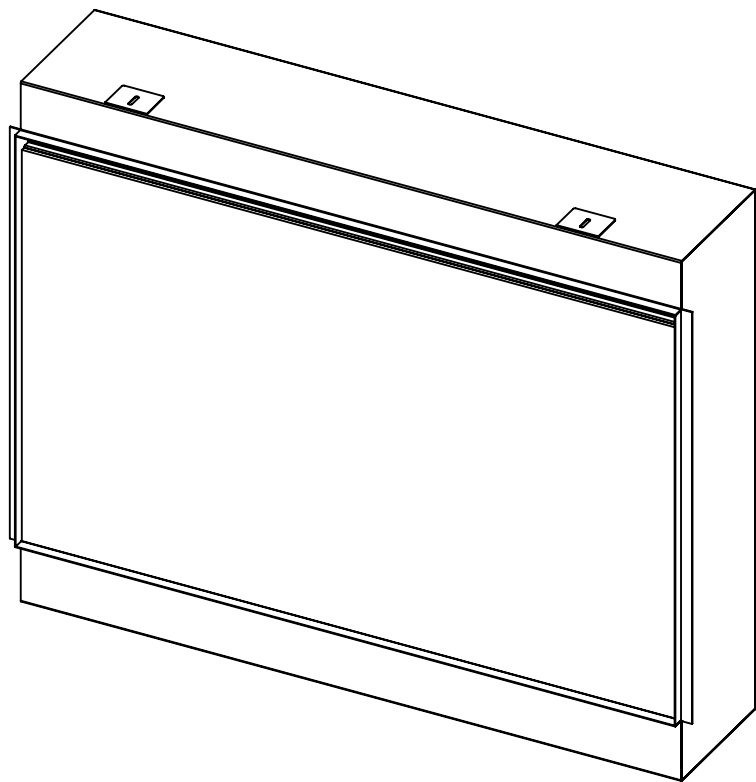

Katell Ltd

Product: Genoa Engine Fitting

Copyright © Katell Ltd. All rights reserved under copyright, design and patent law. No copying of this document or item shown may be made without prior permission
Address: 478-480 Durham Way North, Newton Aycliffe, Co. Durham, DL5 6HP Tel: 01325 379060 Fax: 01325 309120 Web: www.katell.co.uk E-Mail: sales@katell.co.uk