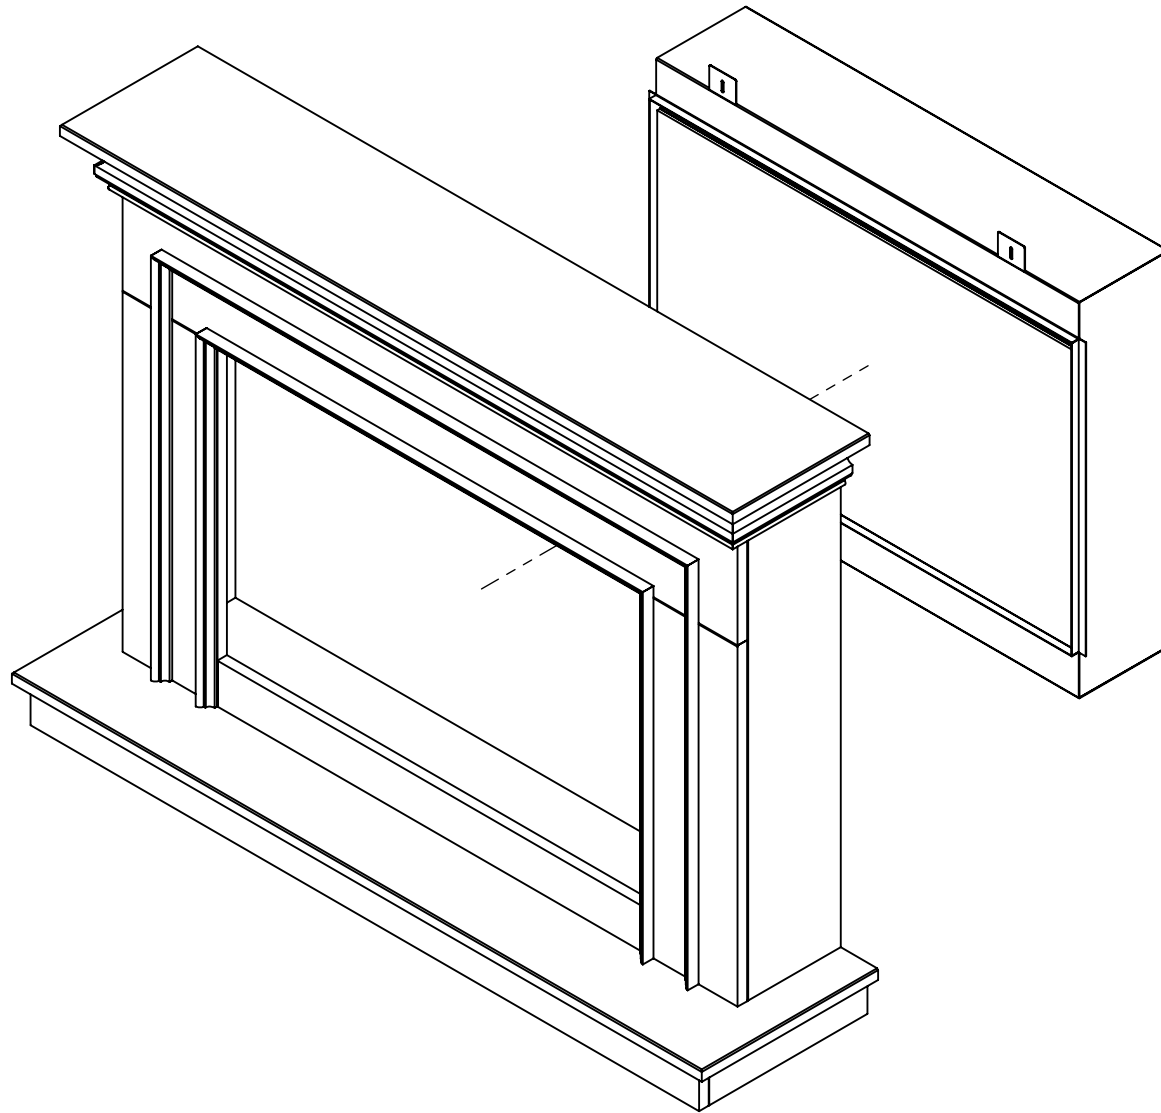

Slot the fire into the surround from behind, then screw through the tabs on the top to the surround.

Katell Ltd

Product: Genoa Engine Fitting

Copyright © Katell Ltd. All rights reserved under copyright, design and patent law. No copying of this document or item shown may be made without prior permission
Address: 478-480 Durham Way North, Newton Aycliffe, Co. Durham, DL5 6HP Tel: 01325 379060 Fax: 01325 309120 Web: www.katell.co.uk E-Mail: sales@katell.co.uk