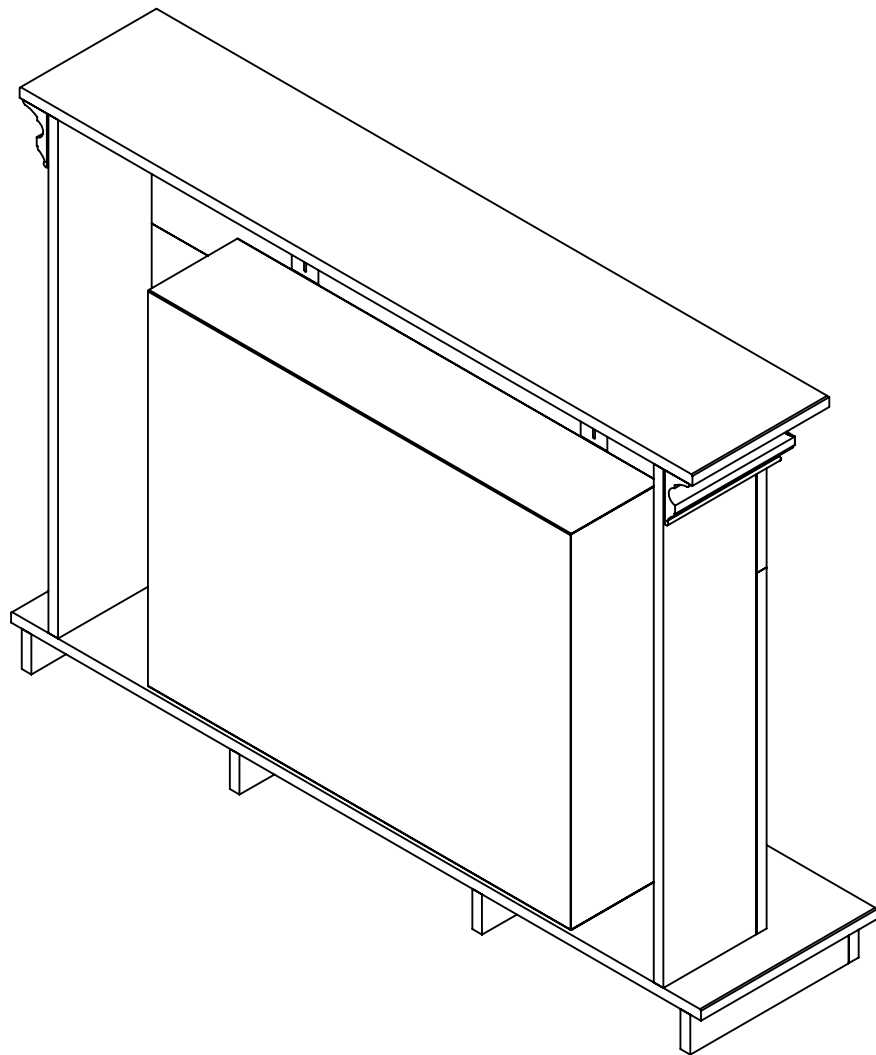

Slot the fire into the surround from behind, then screw through the tabs on the top to the surround.

Katell Ltd

Product: Genoa Engine Fitting

Copyright © Katell Ltd. All rights reserved under copyright, design and patent law. No copying of this document or item shown may be made without prior permission
Address: 478-480 Durham Way North, Newton Aycliffe, Co. Durham, DL5 6HP Tel: 01325 379060 Fax: 01325 309120 Web: www.katell.co.uk E-Mail: sales@katell.co.uk