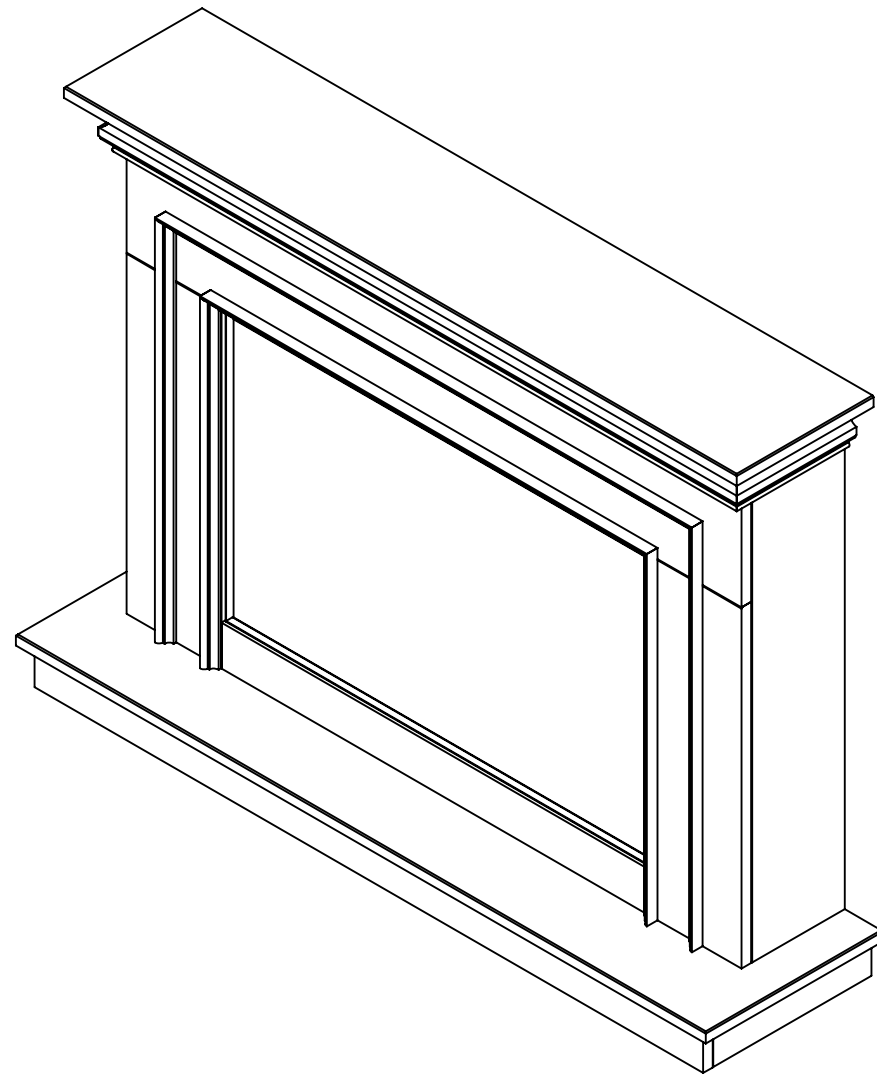

Slot the fire into the surround from behind, then screw through the tabs on the top to the surround.

Katell Ltd

Product: Genoa Engine Fitting

Copyright © Katell Ltd. All rights reserved under copyright, design and patent law. No copying of this document or item shown may be made without prior permission
Address: 478-480 Durham Way North, Newton Aycliffe, Co. Durham, DL5 6HP Tel: 01325 379060 Fax: 01325 309120 Web: www.katell.co.uk E-Mail: sales@katell.co.uk